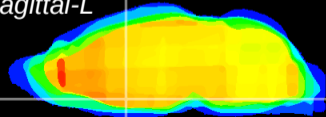

Coronal

Sagittal-R

Sagittal-L

ViBrism: CX13727
Horizontal

MPA