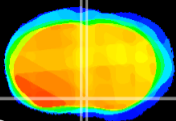

Coronal

Sagittal-R

Sagittal-L

ViBrism: CX13727
Horizontal

MPA