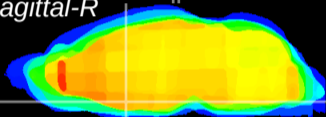

Coronal

Sagittal-R

Sagittal-L

ViBrism: CX13727
Horizontal

MPA