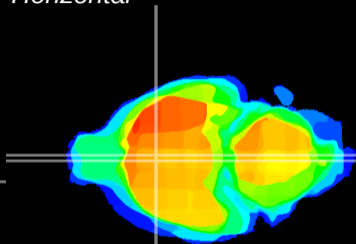

Coronal

Sagittal-R

Sagittal-L

ViBrism: CX13727
Horizontal

MPA