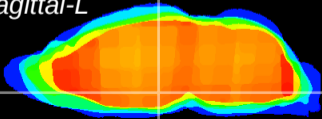

Coronal

Sagittal-R

Sagittal-L

ViBrism: CX13728
Horizontal

DM