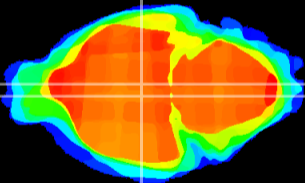

Coronal

Sagittal-R

Sagittal-L

ViBrism: CX13728
Horizontal

DM