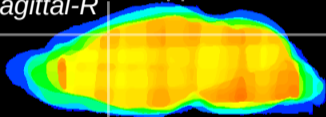

Coronal

Sagittal-R

Sagittal-L

ViBris: CX13731
Horizontal

Cx motor