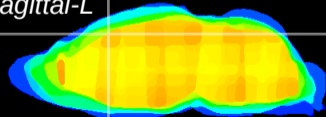

Coronal

Sagittal-R

Sagittal-L

ViBris: CX13731
Horizontal

Cx motor