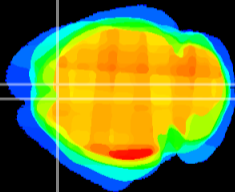

Coronal

Sagittal-R

Sagittal-L

ViBris: CX13731
Horizontal

Cx motor