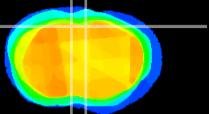

Coronal

Sagittal-R

Sagittal-L

ViBris: CX13731
Horizontal

Cx motor