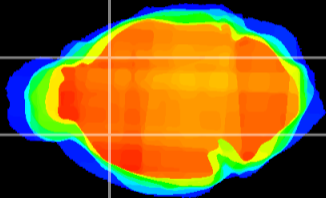

Coronal

Sagittal-R

Sagittal-L

ViBrism: CX13732
Horizontal

CPU lateral