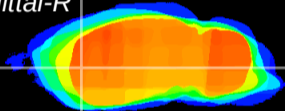

Coronal

Sagittal-R

Sagittal-L

ViBrism: CX13732
Horizontal

CPU lateral