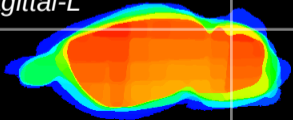

Coronal

Sagittal-R

Sagittal-L

ViBrism: CX13732
Horizontal

Cb lobe