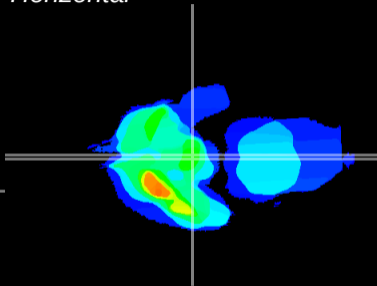

Coronal

Sagittal-R

Sagittal-L

ViBrism: CX13732
Horizontal

ME