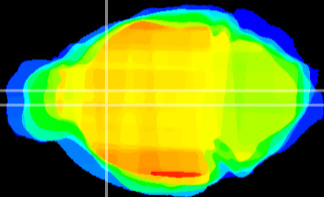

Coronal

Sagittal-R

Sagittal-L

ViBrism: CX13740
Horizontal

LS