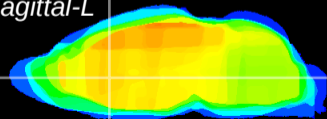

Coronal

Sagittal-R

Sagittal-L

ViBrism: CX13740
Horizontal

LS