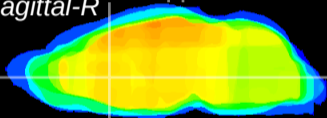

Coronal

Sagittal-R

Sagittal-L

ViBrism: CX13740
Horizontal

LS