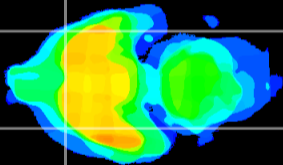

Coronal

Sagittal-R

Sagittal-L

ViBrism: CX13740
Horizontal

Pir