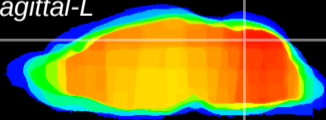

Coronal

Sagittal-R

Sagittal-L

ViBrism: CX13741
Horizontal

Cb vermis