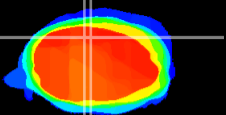

Coronal

Sagittal-R

Sagittal-L

ViBrism: CX13741
Horizontal

Cb vermis