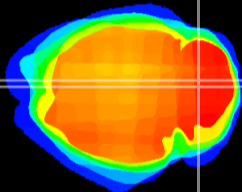

Coronal

Sagittal-R

Sagittal-L

ViBrism: CX13741
Horizontal

Cb vermis