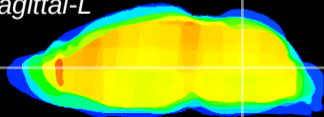

Coronal

Sagittal-R

Sagittal-L

ViBrism: CX13743  
Horizontal

MVe