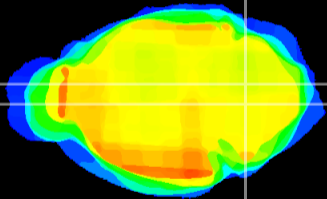

Coronal

Sagittal-R

Sagittal-L

ViBrism: CX13743  
Horizontal

MVe