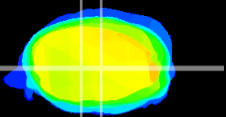

Coronal

Sagittal-R

Sagittal-L

ViBrism: CX13743  
Horizontal

MVe