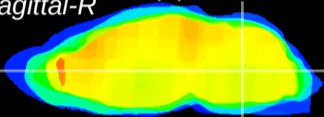

Coronal

Sagittal-R

Sagittal-L

ViBrism: CX13743  
Horizontal

MVe