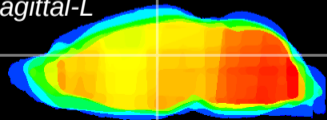

Coronal

Sagittal-R

Sagittal-L

ViBrism: CX13747
Horizontal

Hb