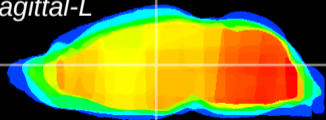

Coronal

Sagittal-R

Sagittal-L

ViBrism: CX13747
Horizontal

MD