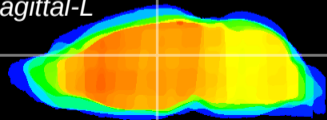

Coronal

Sagittal-R

Sagittal-L

ViBrism: CX13748
Horizontal

Hb