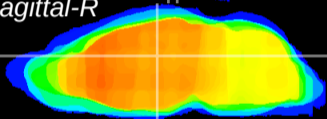

Coronal

Sagittal-R

Sagittal-L

ViBrism: CX13748
Horizontal

Hb