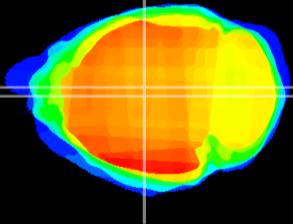

Coronal

Sagittal-R

Sagittal-L

ViBrism: CX13748
Horizontal

Hb