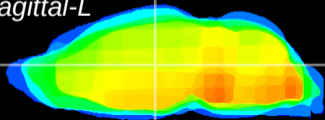

Coronal

Sagittal-R

Sagittal-L

ViBrism: CX13750
Horizontal

MD