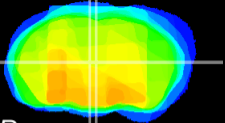

Coronal

Sagittal-R

Sagittal-L

ViBrism: CX13750
Horizontal

MD