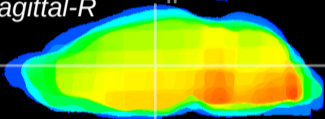

Coronal

Sagittal-R

Sagittal-L

ViBrism: CX13750
Horizontal

MD