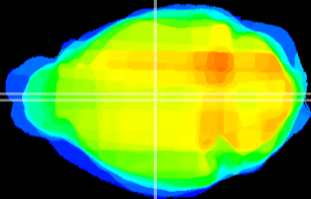

Coronal

Sagittal-R

Sagittal-L

ViBrism: CX13750
Horizontal

MD