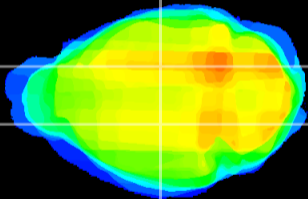

Coronal

Sagittal-R

Sagittal-L

ViBrism: CX13750
Horizontal

VPM/VPL