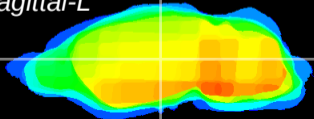

Coronal

Sagittal-R

Sagittal-L

ViBrism: CX13750
Horizontal

VPM/VPL