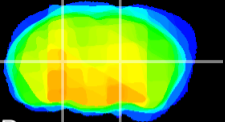

Coronal

Sagittal-R

Sagittal-L

ViBrism: CX13750
Horizontal

VPM/VPL