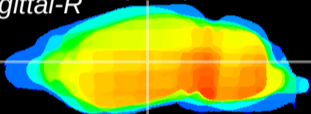

Coronal

Sagittal-R

Sagittal-L

ViBrism: CX13750
Horizontal

VPM/VPL