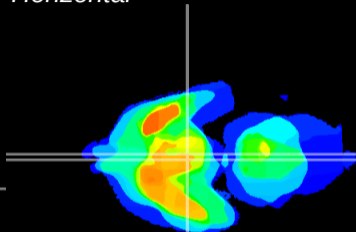

Coronal

Sagittal-R

Sagittal-L

ViBrism: CX13752
Horizontal

Arc