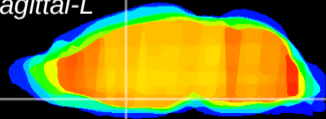

Coronal

Sagittal-R

Sagittal-L

ViBrism: CX13752
Horizontal

MPA