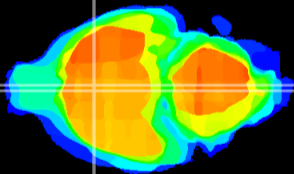

Coronal

Sagittal-R

Sagittal-L

ViBrism: CX13752
Horizontal

MPA