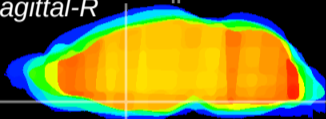

Coronal

Sagittal-R

Sagittal-L

ViBrism: CX13752
Horizontal

MPA