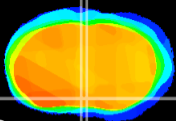

Coronal

Sagittal-R

Sagittal-L

ViBrism: CX13752
Horizontal

MPA