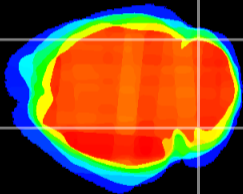

Coronal

Sagittal-R

Sagittal-L

ViBrism: CX13753
Horizontal

Cb lobe