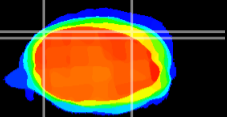

Coronal

Sagittal-R

Sagittal-L

ViBrism: CX13753
Horizontal

Cb lobe