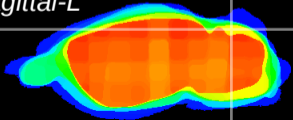

Coronal

Sagittal-R

Sagittal-L

ViBrism: CX13753
Horizontal

Cb lobe