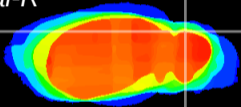

Coronal

Sagittal-R

Sagittal-L

ViBrism: CX13753
Horizontal

Cb lobe