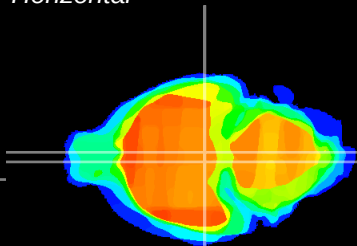

Coronal

Sagittal-R

Sagittal-L

ViBrism: CX13760
Horizontal

M