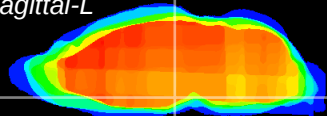

Coronal

Sagittal-R

Sagittal-L

ViBrism: CX13760
Horizontal

M