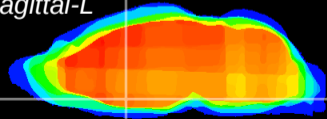

Coronal

Sagittal-R

Sagittal-L

ViBrisM: CX13760
Horizontal

MPA