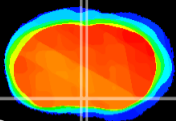

Coronal

Sagittal-R

Sagittal-L

ViBrisM: CX13760
Horizontal

MPA