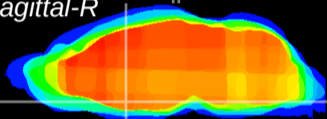

Coronal

Sagittal-R

Sagittal-L

ViBrisM: CX13760
Horizontal

MPA