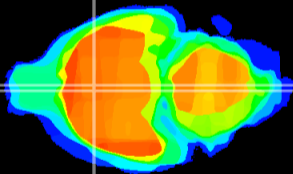

Coronal

Sagittal-R

Sagittal-L

ViBrisM: CX13760
Horizontal

MPA