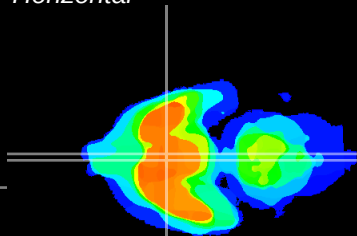

Coronal

Sagittal-R

Sagittal-L

ViBrisM: CX13760
Horizontal

SCN