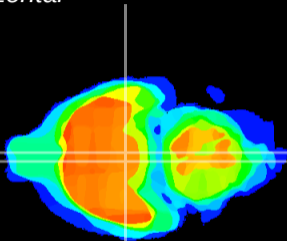

Coronal

Sagittal-R

Sagittal-L

ViBrism: CX13760
Horizontal

VMH