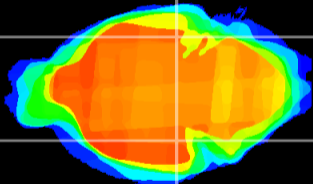

Coronal

Sagittal-R

Sagittal-L

ViBrism: CX13760  
Horizontal

ventral S