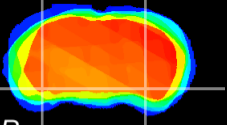

Coronal

Sagittal-R

Sagittal-L

ViBrism: CX13760  
Horizontal

ventral S