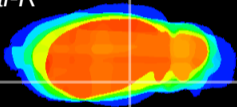

Coronal

Sagittal-R

Sagittal-L

ViBrism: CX13760  
Horizontal

ventral S