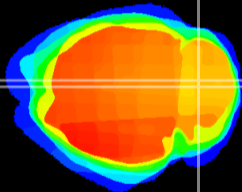

Coronal

Sagittal-R

Sagittal-L

ViBrism: CX13761
Horizontal

Cb vermis