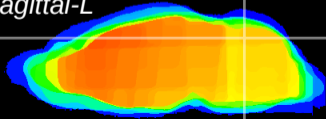

Coronal

Sagittal-R

Sagittal-L

ViBrism: CX13761
Horizontal

Cb vermis