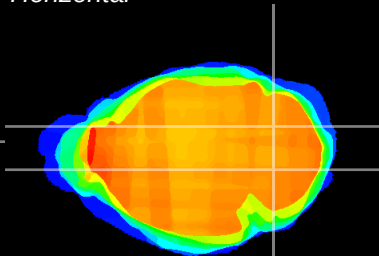

Coronal

Sagittal-R

Sagittal-L

ViBrism: CX13762  
Horizontal

Cb nucleus