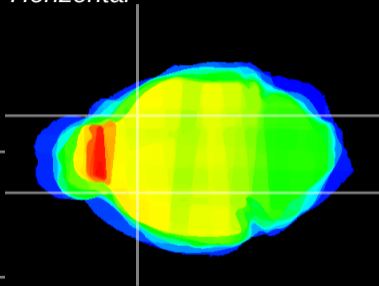

Coronal

Sagittal-R

Sagittal-L

ViBrism: CX13776
Horizontal

CPU lateral