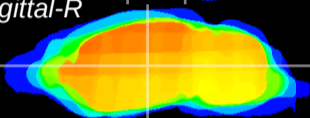

Coronal

Sagittal-R

Sagittal-L

ViBrism: CX13777
Horizontal

VPM/VPL