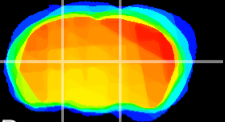

Coronal

Sagittal-R

Sagittal-L

ViBrism: CX13777
Horizontal

VPM/VPL