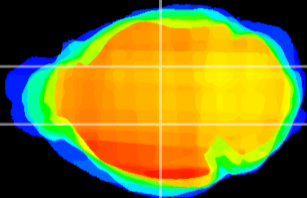

Coronal

Sagittal-R

Sagittal-L

ViBrism: CX13777
Horizontal

VPM/VPL