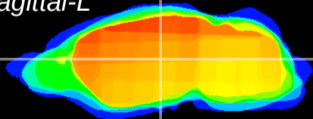

Coronal

Sagittal-R

Sagittal-L

ViBrism: CX13777
Horizontal

VPM/VPL