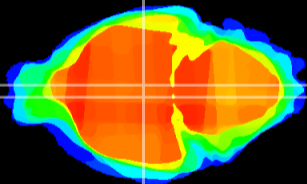

Coronal

Sagittal-R

Sagittal-L

ViBrism: CX13783
Horizontal

DM