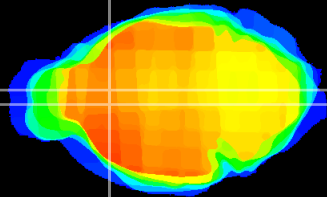

Coronal

Sagittal-R

Sagittal-L

ViBrism: CX13787
Horizontal

LS