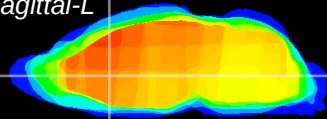

Coronal

Sagittal-R

Sagittal-L

ViBrism: CX13787
Horizontal

LS