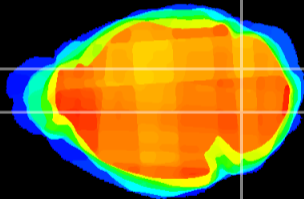

Coronal

Sagittal-R

Sagittal-L

ViBrism: CX13788
Horizontal

Cb nucleus