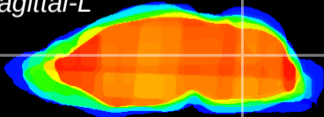

Coronal

Sagittal-R

Sagittal-L

ViBrism: CX13788
Horizontal

Cb nucleus