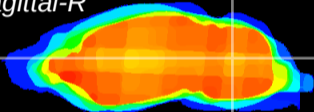

Coronal

Sagittal-R

Sagittal-L

ViBrism: CX13788
Horizontal

Cb nucleus