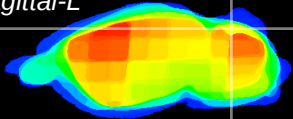

Coronal

Sagittal-R

Sagittal-L

ViBrism: CX13793
Horizontal

Cb lobe