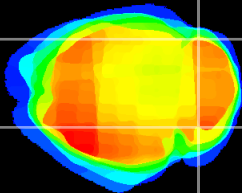

Coronal

Sagittal-R

Sagittal-L

ViBrism: CX13793
Horizontal

Cb lobe