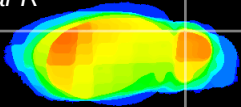

Coronal

Sagittal-R

Sagittal-L

ViBrism: CX13793
Horizontal

Cb lobe