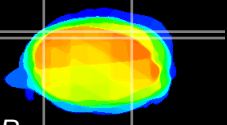

Coronal

Sagittal-R

Sagittal-L

ViBrism: CX13793
Horizontal

Cb lobe