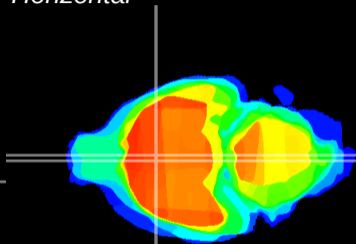

Coronal

Sagittal-R

Sagittal-L

ViBrism: CX13795
Horizontal

MPA