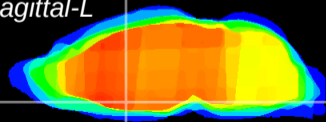

Coronal

Sagittal-R

Sagittal-L

ViBrism: CX13795
Horizontal

MPA