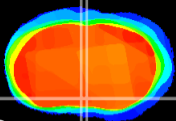

Coronal

Sagittal-R

Sagittal-L

ViBrism: CX13795
Horizontal

MPA