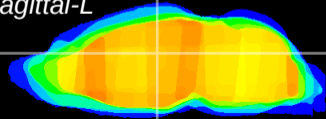

Coronal

Sagittal-R

Sagittal-L

ViBrism: CX13797
Horizontal

Hb