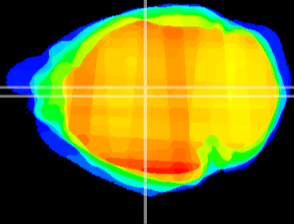

Coronal

Sagittal-R

Sagittal-L

ViBrism: CX13797
Horizontal

Hb