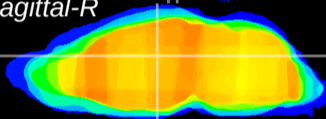

Coronal

Sagittal-R

Sagittal-L

ViBrism: CX13797
Horizontal

Hb