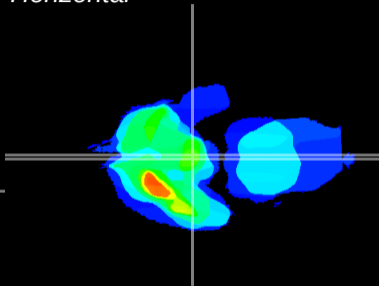

Coronal

Sagittal-R

Sagittal-L

ViBrism: CX13798
Horizontal

ME