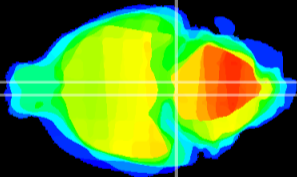

Coronal

Sagittal-R

Sagittal-L

ViBrism: CX13799
Horizontal

Pn