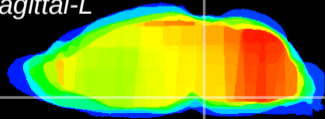

Coronal

Sagittal-R

Sagittal-L

ViBrism: CX13799
Horizontal

Pn