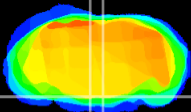

Coronal

Sagittal-R

Sagittal-L

ViBrism: CX13799
Horizontal

Pn