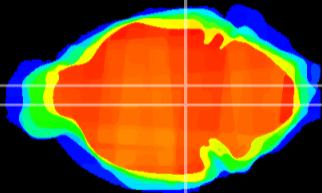

Coronal

Sagittal-R

Sagittal-L

ViBrism: CX13801
Horizontal

VTA