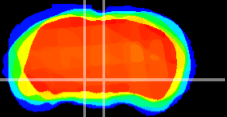

Coronal

Sagittal-R

Sagittal-L

ViBrism: CX13801
Horizontal

VTA