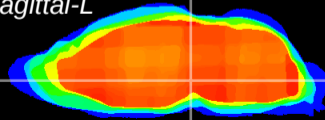

Coronal

Sagittal-R

Sagittal-L

ViBrism: CX13801
Horizontal

VTA