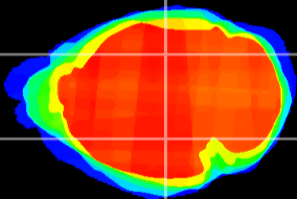

Coronal

Sagittal-R

Sagittal-L

ViBrism: CX13803
Horizontal

LG