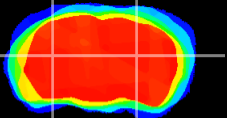

Coronal

Sagittal-R

Sagittal-L

ViBrism: CX13803
Horizontal

LG