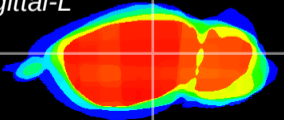

Coronal

Sagittal-R

Sagittal-L

ViBrism: CX13803
Horizontal

LG