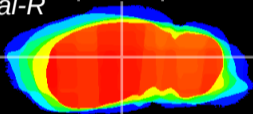

Coronal

Sagittal-R

Sagittal-L

ViBrism: CX13803
Horizontal

LG