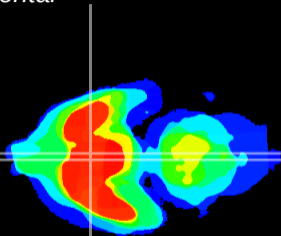

Coronal

Sagittal-R

Sagittal-L

ViBriSM: CX13803
Horizontal

SCN