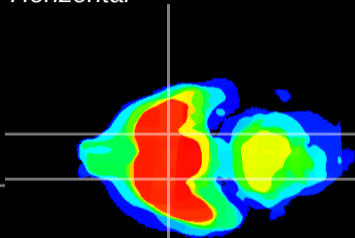

Coronal

Sagittal-R

Sagittal-L

ViBrisM: CX13803  
Horizontal

S0