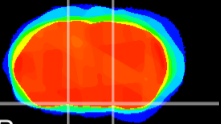

Coronal

Sagittal-R

Sagittal-L

ViBrisM: CX13803  
Horizontal

S0