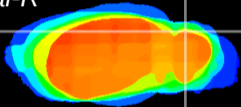

Coronal

Sagittal-R

Sagittal-L

ViBrism: CX13805
Horizontal

Cb lobe