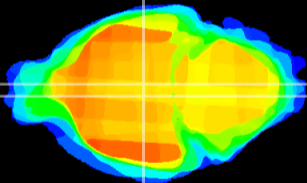

Coronal

Sagittal-R

Sagittal-L

ViBrism: CX13805
Horizontal

DM