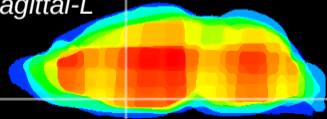

Coronal

Sagittal-R

Sagittal-L

ViBrism: CX13807  
Horizontal

MPA