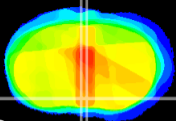

Coronal

Sagittal-R

Sagittal-L

ViBrism: CX13807  
Horizontal

MPA