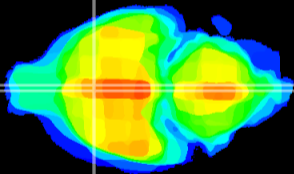

Coronal

Sagittal-R

Sagittal-L

ViBrism: CX13807  
Horizontal

MPA