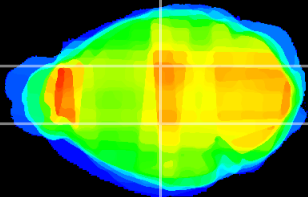

Coronal

Sagittal-R

Sagittal-L

ViBrism: CX13813
Horizontal

VPM/VPL