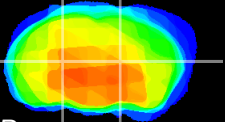

Coronal

Sagittal-R

Sagittal-L

ViBrism: CX13813
Horizontal

VPM/VPL