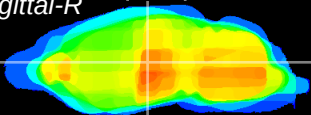

Coronal

Sagittal-R

Sagittal-L

ViBrism: CX13813
Horizontal

VPM/VPL