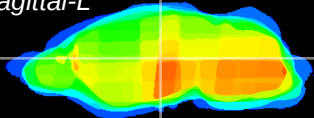

Coronal

Sagittal-R

Sagittal-L

ViBrism: CX13813
Horizontal

VPM/VPL