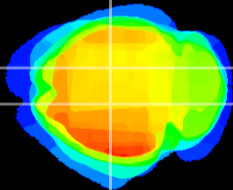

Coronal

Sagittal-R

Sagittal-L

ViBrism: CX13814
Horizontal

CA1