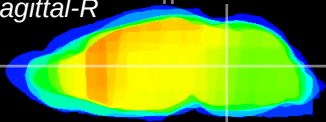

Coronal

Sagittal-R

Sagittal-L

ViBrism: CX13814
Horizontal

Tg