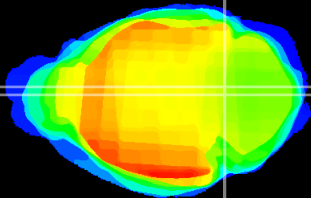

Coronal

Sagittal-R

Sagittal-L

ViBrism: CX13814
Horizontal

Tg