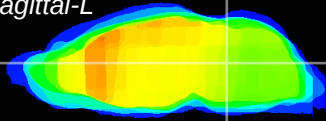

Coronal

Sagittal-R

Sagittal-L

ViBrism: CX13814
Horizontal

Tg