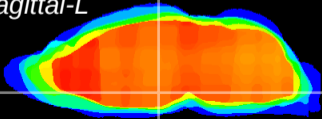

Coronal

Sagittal-R

Sagittal-L

ViBrism: CX13815
Horizontal

DM