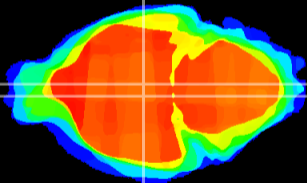

Coronal

Sagittal-R

Sagittal-L

ViBrism: CX13815
Horizontal

DM