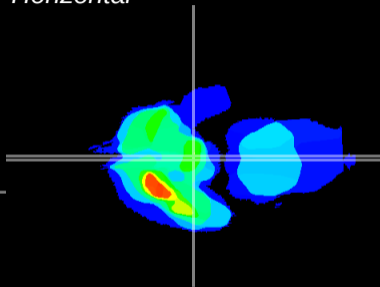

Coronal

Sagittal-R

Sagittal-L

ViBrism: CX13815
Horizontal

ME