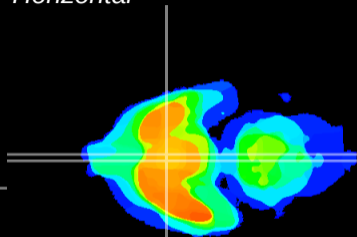

Coronal

Sagittal-R

Sagittal-L

ViBriSM: CX13818
Horizontal

SCN