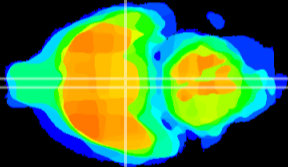

Coronal

Sagittal-R

Sagittal-L

ViBrism: CX13819
Horizontal

VMH