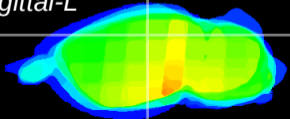

Coronal

Sagittal-R

Sagittal-L

ViBrism: CX13820
Horizontal

CA2/CA3