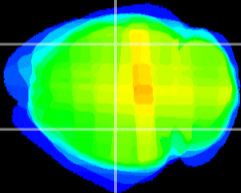

Coronal

Sagittal-R

Sagittal-L

ViBrism: CX13820
Horizontal

CA2/CA3